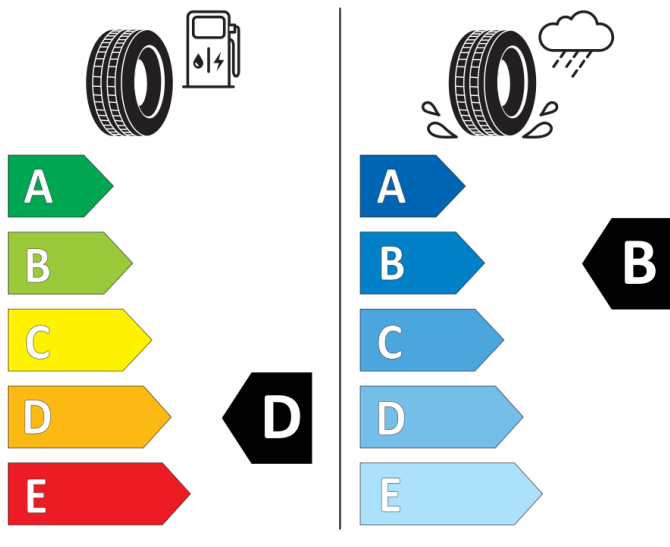

Hankook

1021312

215/45R17 91 W XL

cl